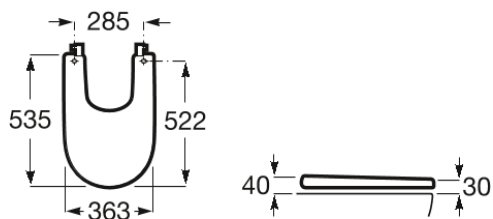

MERIDIAN

Soft-closing bidet lid

TECHNICAL DRAWINGS

FEATURES

Soft-closing bidet lid.

EasyFix

Hinges material: Chromed brass

Shape: Round